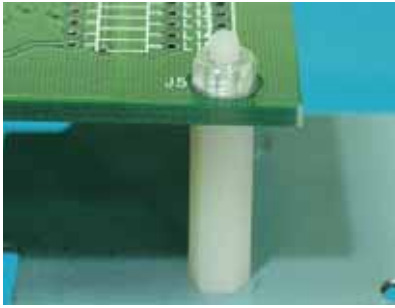

PART NO	PACKAGE
HP-34G	1000

PART NO	PACKAGE
HPC-15	1000

PART NO	PACKAGE
HP632-64	250

PART NO	PACKAGE
HPP10-64	250

THREADED SPACER

Hankook Fastener

- ◆ MATERIAL: NYLON 66(UL)
- ◆ FLAME CLASS : 94V-2
- ◆ COLOR: NATURAL
- ◆ UNIT: mm