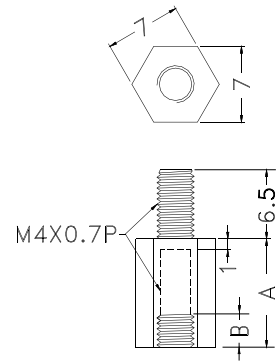

PART NO	A	B	PACKAGE
TP-12A	12.0	6.0	1000
TP-12	12.7		
TP-13	13.0		
TP-14	14.0		
TP-15	15.0		
TP-16	16.0		
TP-16.5	16.5		
TP-17	17.0		
TP-18	18.0		
TP-18.5	18.5		
TP-19	19.0		
TP-20	20.0		
TP-21	21.0		
TP-22	22.0		
TP-24.5	24.5		
TP-25	25.0		
TP-27	27.0		
TP-30	30.0		
TP-33	33.0		
TP-35	35.0		

PART NO	A	B	PACKAGE
TP-5	5.0	3.0	1000
TP-6	6.0	4.0	
TP-7	7.0	5.0	
★TP-7.5	7.5	5.0	
TP-8	8.0	6.0	
TP-9	9.0		
TP-10	10.0		
TP-10.5	10.5		
TP-11	11.0		

PART NO	A	B	C	PACKAGE
★TP-5S	5.0	3.0	3.5	1000
TP-5SM			5.0	
★TP-7-4	7.0	5.0	4.0	
★TP-9-4	9.0	6.0	3.5	
TP-10.8	10.8			
TP-11.2	11.2			

PART NO	A	B	PACKAGE
TP4-6	6.0	4.0	1000
TP4-8	8.0	6.0	
TP4-10	10.0		
TP4-12	12.0		
TP4-14	14.0		
TP4-16	16.0		
TP4-20	20.0		
TP4-25	25.0		
TP4-30	30.0		
TP4-35	35.0		
TP4-40	40.0		
TP4-45	45.5		

- ◆ MATERIAL: NYLON 66(UL)
- ◆ FLAME CLASS :94V-2
- ◆ COLOR: NATURAL
- ◆ UNIT:mm