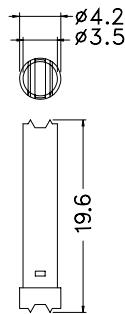

PART NO	A	B	PACKAGE
TP-5	5.0	3.0	1000
TP-6	6.0	4.0	
TP-7	7.0	5.0	
★TP-7.5	7.5	5.0	
TP-8	8.0	6.0	
TP-9	9.0		
TP-10	10.0		
TP-10.5	10.5		
TP-11	11.0		

PART NO	A	B	C	PACKAGE
★TP-5S	5.0	3.0	3.5	1000
TP-5SM			5.0	
★TP-7-4	7.0	5.0	4.0	
★TP-9-4	9.0	6.0	3.5	
TP-10.8	10.8			
TP-11.2	11.2			

PART NO	A	B	PACKAGE
TP4-6	6.0	4.0	1000
TP4-8	8.0	6.0	
TP4-10	10.0		
TP4-12	12.0		
TP4-14	14.0		
TP4-16	16.0		
TP4-20	20.0		
TP4-25	25.0		
TP4-30	30.0		
TP4-35	35.0		
TP4-40	40.0		
TP4-45	45.5		

- ◆ MATERIAL: NYLON 66(UL)
- ◆ FLAME CLASS :94V-2
- ◆ COLOR: NATURAL
- ◆ UNIT:mm

Silicon Spacer

- ◆ TERMINAL MAT'L: STEEL(NICKEL PLATED)
- ◆ FLAME CLASS :SILICON (UL)94HB
- ◆ COLOR: GRAY
- ◆ UNIT:mm

PART NO	PACKAGE
SITP-15.5	1000

PC Spacer

- ◆ MATERIAL: PC(UL)
- ◆ FLAME CLASS :94V-2
- ◆ COLOR: NATURAL
- ◆ UNIT:mm

PART NO	PACKAGE
ACBL-1	1000

PART NO	PACKAGE
DELTA-1	1000

PART NO	PACKAGE
DELTA-2	1000