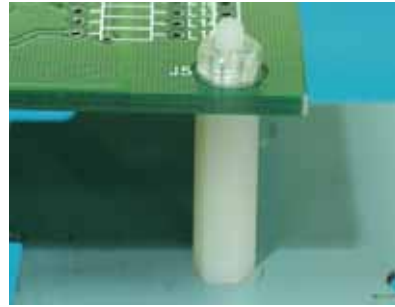

PART NO	PACKAGE
HP-34G	1000

PART NO	PACKAGE
HPC-15	1000

PART NO	PACKAGE
HP632-64	250

PART NO	PACKAGE
HPP10-64	250

THREADED SPACER

Hankook Fastener

- ◆ MATERIAL: NYLON 66(UL)
- ◆ FLAME CLASS : 94V-2
- ◆ COLOR: NATURAL
- ◆ UNIT: mm