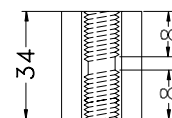

PART NO	PACKAGE
HP-34G	1000

PART NO	PACKAGE
HPC-15	1000