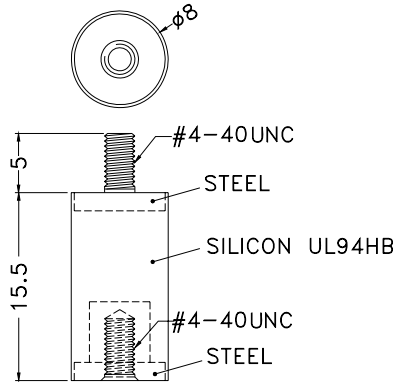

Silicon Spacer

- TERMINAL MAT'L: STEEL(NICKEL PLATED)
- FLAME CLASS :SILICON (UL)94HB
- COLOR: GRAY
- UNIT:mm

PART NO	PACKAGE
SITP-15.5	1000