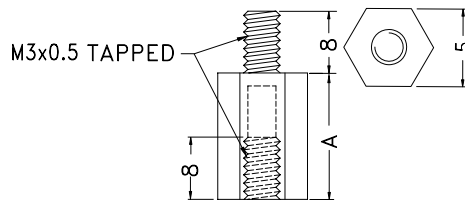

PART NO	PACKAGE
HP-34G	1000

PART NO	PACKAGE
HPC-15	1000

PART NO	PACKAGE
HP632-64	250

PART NO	PACKAGE
HPP10-64	250

THREADED SPACER

Hankook Fastener

- ◆ MATERIAL: NYLON 66(UL)
- ◆ FLAME CLASS : 94V-2
- ◆ COLOR: NATURAL
- ◆ UNIT: mm