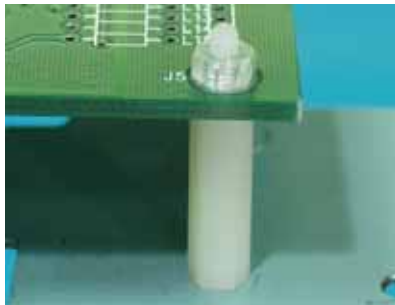

PART NO	PACKAGE
HP-34G	1000

PART NO	PACKAGE
HPC-15	1000

PART NO	PACKAGE
HP632-64	250

PART NO	PACKAGE
HPP10-64	250

THREADED SPACER

Hankook Fastener

- ◆ MATERIAL: NYLON 66(UL)
- ◆ FLAME CLASS : 94V-2
- ◆ COLOR: NATURAL
- ◆ UNIT: mm