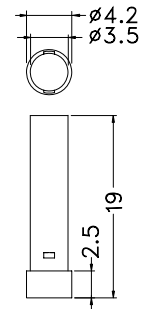

PART NO	A	B	PACKAGE
TP-5	5.0	3.0	1000
TP-6	6.0	4.0	
TP-7	7.0	5.0	
★TP-7.5	7.5	5.0	
TP-8	8.0	6.0	
TP-9	9.0		
TP-10	10.0		
TP-10.5	10.5		
TP-11	11.0		

PART NO	A	B	C	PACKAGE
★TP-5S	5.0	3.0	3.5	1000
TP-5SM			5.0	
★TP-7-4	7.0	5.0	4.0	
★TP-9-4	9.0	6.0	3.5	
TP-10.8	10.8			
TP-11.2	11.2			

PART NO	A	B	PACKAGE
TP4-6	6.0	4.0	1000
TP4-8	8.0	6.0	
TP4-10	10.0		
TP4-12	12.0		
TP4-14	14.0		
TP4-16	16.0		
TP4-20	20.0		
TP4-25	25.0		
TP4-30	30.0		
TP4-35	35.0		
TP4-40	40.0		
TP4-45	45.5		

- ◆ MATERIAL: NYLON 66(UL)
- ◆ FLAME CLASS :94V-2
- ◆ COLOR: NATURAL
- ◆ UNIT:mm

Silicon Spacer

- ◆ TERMINAL MAT'L: STEEL(NICKEL PLATED)
- ◆ FLAME CLASS :SILICON (UL)94HB
- ◆ COLOR: GRAY
- ◆ UNIT:mm

PART NO	PACKAGE
SITP-15.5	1000

PC Spacer

- ◆ MATERIAL: PC(UL)
- ◆ FLAME CLASS :94V-2
- ◆ COLOR: NATURAL
- ◆ UNIT:mm

PART NO	PACKAGE
ACBL-1	1000

PART NO	PACKAGE
DELTA-1	1000

PART NO	PACKAGE
DELTA-2	1000