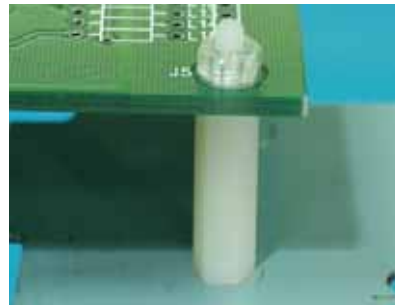

PART NO	PACKAGE
HP-34G	1000

PART NO	PACKAGE
HPC-15	1000

PART NO	PACKAGE
HP632-64	250

PART NO	PACKAGE
HPP10-64	250

THREADED SPACER

Hankook Fastener

- ◆ MATERIAL: NYLON 66(UL)
- ◆ FLAME CLASS : 94V-2
- ◆ COLOR: NATURAL
- ◆ UNIT: mm