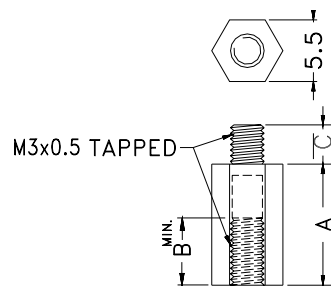

PART NO	PACKAGE
TPS44-11	1000

PART NO	A	PACKAGE
TP440-6.4	6.4	1000
TP440-7	7.0	
TP440-9.5	9.5	
TP440-12.7	12.7	
TP440-15.9	15.9	
TP440-19.1	19.1	

PART NO	A	PACKAGE
TPS-10	10.0	1000
TPS-12	12.0	
TPS-15	15.0	
TPS-18	18.0	
TPS-20	20.0	
TPS-25	25.0	

PART NO	A	B	PACKAGE
TP-12A	12.0	6.0	1000
TP-12	12.7		
TP-13	13.0		
TP-14	14.0		
TP-15	15.0		
TP-16	16.0		
TP-16.5	16.5		
TP-17	17.0		
TP-18	18.0		
TP-18.5	18.5		
TP-19	19.0		
TP-20	20.0		
TP-21	21.0		
TP-22	22.0		
TP-24.5	24.5		
TP-25	25.0		
TP-27	27.0		
TP-30	30.0		
TP-33	33.0		
TP-35	35.0		

PART NO	A	B	PACKAGE
TP-5	5.0	3.0	1000
TP-6	6.0	4.0	
TP-7	7.0	5.0	
★TP-7.5	7.5	5.0	
TP-8	8.0	6.0	
TP-9	9.0		
TP-10	10.0		
TP-10.5	10.5		
TP-11	11.0